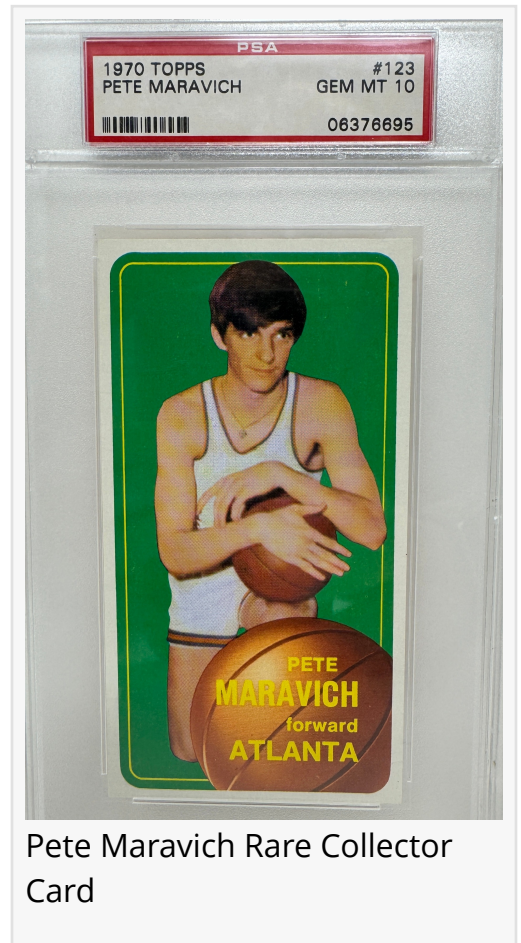

Rare 1970 Gem Mint Pete Maravich Rookie Card Hits the Market

One of only two PSA 10 Gem Mint Pete Maravich Cards poised to bring record price at US Treasury Dept. Seized Asset Auction

DAYTON, NJ, UNITED STATES, April 4, 2025 / EINPresswire.com/ -- This legendary "Pistol" Pete Topps "tall boy" rookie card is a must-have for the serious [basketball card collector](#), but only a few can afford one in this condition. As one of the most innovative players in basketball history, [Pete Maravich](#) was a crowd favorite who revolutionized the game with his dazzling style and prolific scoring.

This collector card is a tribute to his enduring legacy and is now available for a lucky fan to own a piece of sports history. This 1970 Topps Rookie Card, graded a perfect Gem Mint 10 by PSA, is an exceedingly rare and iconic collectible. The only other one in existence brought over $552K at auction in 2023.

The US Treasury Dept. Live Auction takes place on Wed. April 9, 2025 in Dayton New Jersey. at 10 am. Interested Bidders can preview this special card and much more on Tuesday, April 8, 2025 at the Amentum Sale Facility at 111 Herrod Blvd., Dayton NJ 08810.

No Buyer's Premium, No Sales Tax

Pete Maravich Rare Collector Card

“

We are excited to announce this rare opportunity to own a piece of sports history!”

CWS Marketing Group

Interested Bidders can find all the details at

www.cwsmarketing.com

Auction conducted by Amentum and CWSAMS on behalf of the US Treasury Dept.