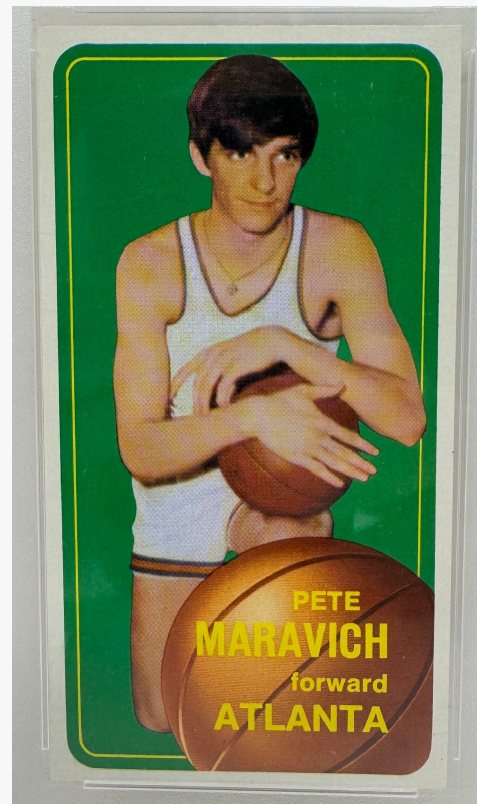

Nancy Robbins
CWS Marketing Group
+1 703-915-2388
[email us here](#)
Visit us on social media:
[Facebook](#)

123 PETE MARAVICH ATLANTA

HT: 6'5" WT: 197 YRS. PRO: 0
BORN: 6/22/47—Aliquippa, Pa.
COLLEGE: Louisiana State Univ.
HOME: Baton Rouge, Louisiana

The most prolific scorer in the history of college basketball, Pete broke the record for most points scored in a career formerly held by Oscar Robertson and became the first to top the 3,000 point mark. A unanimous All-American and the nation's leading scorer the past three seasons, he bettered the 50-point mark 26 different times in his varsity career.

CAREER STATISTICS — FRESHMAN & VARSITY

YEAR	TEAM	G	FG	FT	REB	PTS	AVG
Freshman	L. S. U.	17	273	195	176	741	43.6
67-68	L. S. U.	26	432	274	195	1138	43.8
68-69	L. S. U.	26	433	282	169	1148	44.2
69-70	L. S. U.	31	922	337	164	1381	44.5
NCAA Totals		83	1387	893	528	3667	44.2

© T.C.G. PRTD. IN U.S.A. © 1968 N.B.P.A.

CAN I BORROW THE CAR TONITE DAD?
PETE'S COACH AT LSU WAS HIS FATHER.

Pete Maravich Rare Collector Card

Pete Maravich Rare Collector Card

This press release can be viewed online at: <https://www.einpresswire.com/article/800204474>

EIN Presswire's priority is source transparency. We do not allow opaque clients, and our editors try to be careful about weeding out false and misleading content. As a user, if you see something we have missed, please do bring it to our attention. Your help is welcome. EIN Presswire, Everyone's Internet News Presswire™, tries to define some of the boundaries that are reasonable in today's world. Please see our Editorial Guidelines for more information.

© 1995-2025 Newsmatics Inc. All Right Reserved.