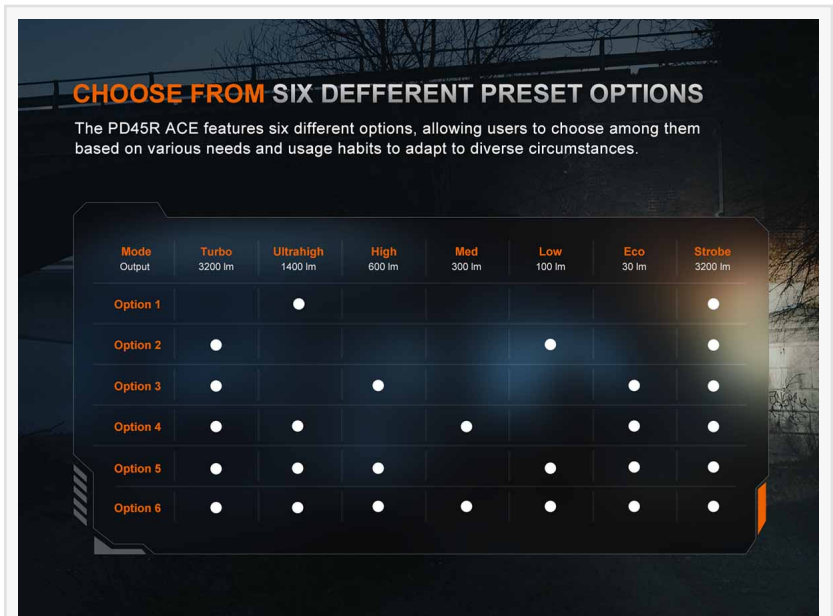

battery, offering a maximum runtime of 57 hours.

Built to withstand heavy use, the PD45R ACE features a hidden USB port for added protection against dust and moisture. The flashlight's IP68-rated all-metal CNC body is water and dustproof, ensuring reliable performance no matter the conditions. The PD45R ACE also includes a lockout mode that not only prevents accidental activation but also enables the beam to be locked onto the current brightness level – a first for [Fenix flashlights](#).

The PD45R ACE's single tail switch provides streamlined operation, even while wearing gloves. It is also able to be custom engraved with a personalized message or design. Engineered for law enforcement, tradespeople, gadget enthusiasts, or anyone who needs extra control, the PD45R ACE is built for those who need dependable, high-performance lighting in critical situations.

The Fenix PD45R ACE Flashlight represents the next level in advanced lighting, combining powerful performance with practical control. As the flagship model of the ACE series, it sets the foundation for future innovations in professional-grade lighting.

Dianne Goodwin
Fenix Lighting
+1 720-748-7517

[email us here](#)

Visit us on social media:

[Facebook](#)

[X](#)

[LinkedIn](#)

Fenix PD45R ACE Flashlight Preset Options