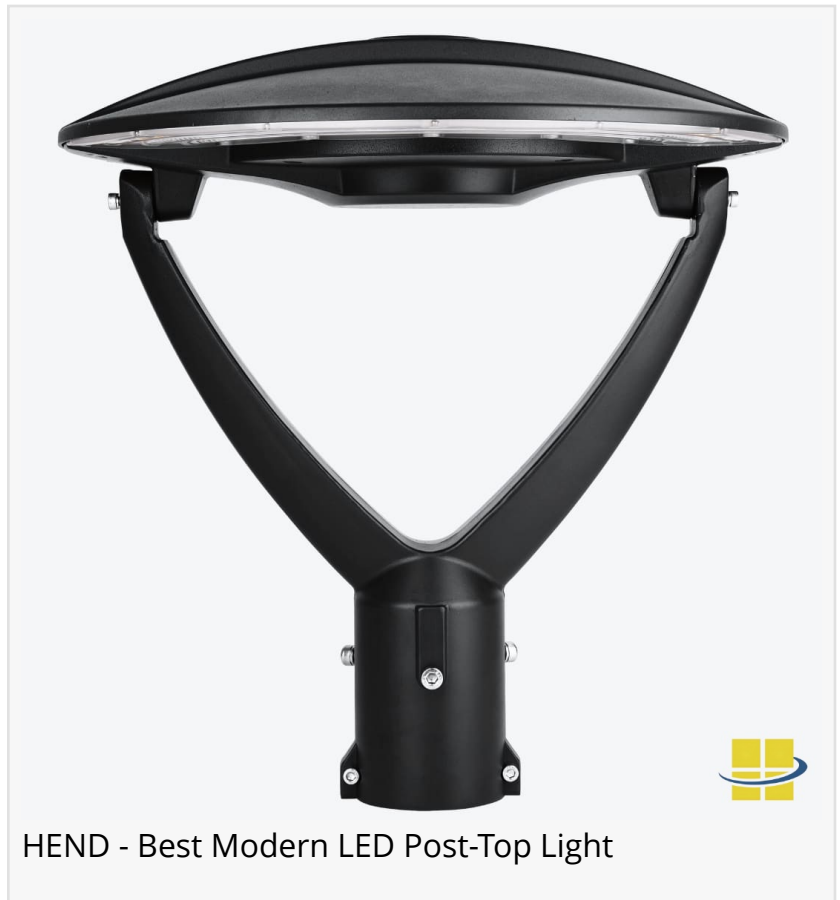

grade photocell ensures automatic on/off operation, optimizing efficiency and reducing maintenance.

The APZA LED Post Top Light is engineered for durability and versatility in challenging environments. Boasting an EXTREME-LIFE rating of L70 @ 200,000 hours, APZA includes dark sky-compliant options (2200K/3000K) to minimize light pollution. Its customizable features include housing colors, optics, and sensors, while its robust open-architecture design ensures superior heat management and reliable performance.

“These LED post-top lights are the best-in-class options for 2025 as each is designed and manufactured to excel in a particular category. They all stand out as a premier choice for 2025,” said Access Fixtures’ CEO, Steven Rothschild.

This collection offers tailored solutions with selectable wattages, Kelvin flexibility, and durable construction, providing reliable, energy-efficient lighting for urban and commercial applications.

These LED post-top lights are the best-in-class options for 2025 as each one is designed and manufactured to excel in a particular category. They all stand out as a premier choice for 2025.”

Steven Rothschild, CEO

About Access Fixtures

Access Fixtures is a leading provider of high-performance lighting solutions, committed to delivering innovative products that redefine industry standards. Focusing on sustainability, quality, and versatility, Access Fixtures manufactures various lighting fixtures designed to meet diverse needs across various applications. For more information, visit Access Fixtures

at www.AccessFixtures.com.

Steven Rothschild

Access Fixtures

+1 800-468-9925

[email us here](#)

Visit us on social media: