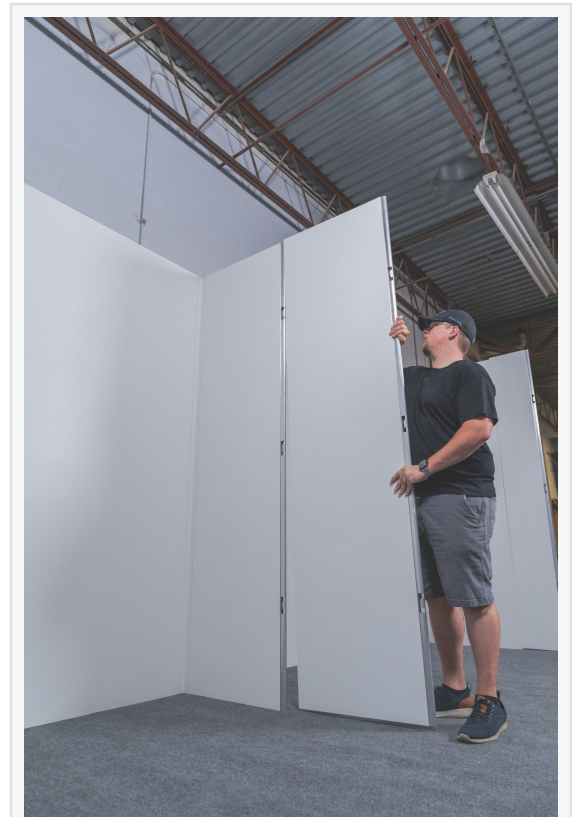

SwiftWall Click addresses a critical need for adaptable and easy-to-use partition systems. Whether constructing modular office partitions, building reconfigurable rooms for training, or creating temporary event spaces, SwiftWall Click offers a solution that saves time, reduces complexity, and minimizes waste.

SwiftWall will showcase SwiftWall Click at upcoming trade shows, including The AAEE Aviation Symposium in San Antonio, TX, where attendees can witness the product's speed, ease of use, and versatility in action.

About SwiftWall:

SwiftWall is a leading provider of innovative temporary wall solutions designed for quick installation and reuse across industries such as construction, healthcare, manufacturing, aviation, and events. With a commitment to sustainability and ease of use, SwiftWall products have helped countless businesses divide, transform, and create spaces efficiently and effectively. SwiftWall's systems offer a cost-effective and environmentally friendly alternative to traditional drywall, reducing waste and improving project timelines.

For more information on SwiftWall Click or to request a demo, please visit www.swiftwall.com or contact:

Jonathan Thomas

SwiftWall

+1 989-279-0232

[email us here](#)

Visit us on social media:

[Facebook](#)

[X](#)

[LinkedIn](#)

[Instagram](#)

[YouTube](#)

Swiftwall Click Temporary Wall Installation in Seconds