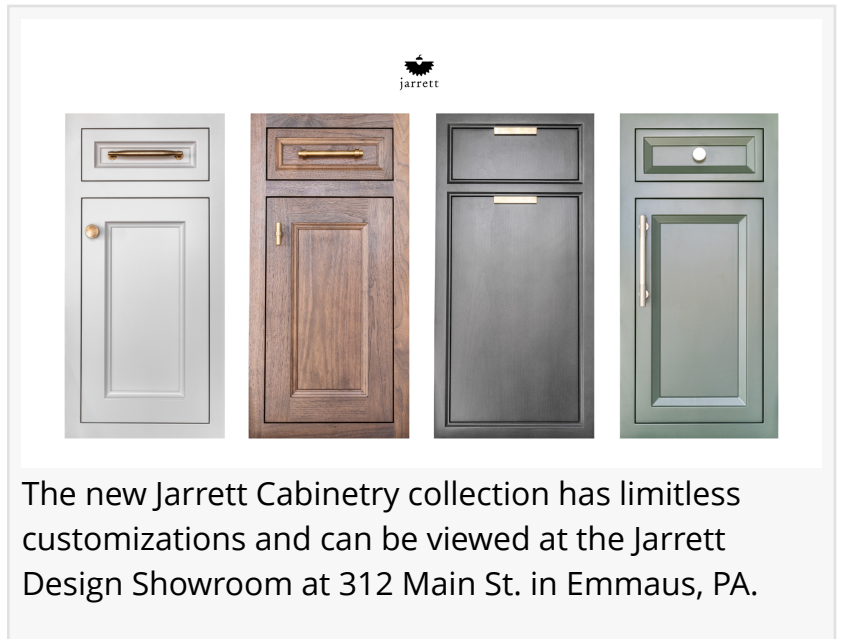

High-resolution [photos can be found here](#).

Jesse Jarrett
Jarrett Design
+1 610-421-8183
jesse@jarrettdesignllc.com
Visit us on social media:
[Facebook](#)
[LinkedIn](#)
[Instagram](#)
[Other](#)

The new Jarrett Cabinetry collection has limitless customizations and can be viewed at the Jarrett Design Showroom at 312 Main St. in Emmaus, PA.