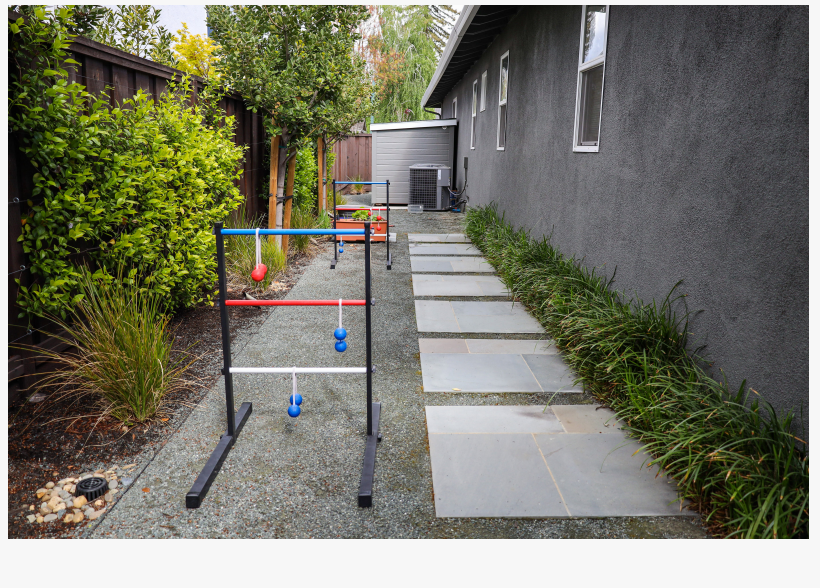

Entertainment Meets Elegance

“

Montgomery Robbins, Inc. creates unparalleled outdoor spaces that inspire and last. With decades of experience, we have it down to an art.”

John Montgomery

Modern outdoor play-spaces often integrate seamlessly with entertainment areas, offering activities for both kids and adults. Features like bocce courts, horseshoe pits, and dartboards are increasingly popular, doubling as attractive landscaping elements while adding a playful touch to gatherings. “These additions are great for bringing people together,” says John Montgomery, Founding Landscape Architect of Montgomery Robbins, Inc. “They enhance the ambiance while giving guests something interactive to enjoy.”

Courts, Greens, and Beyond

For sports enthusiasts, the possibilities are endless. Golf putting greens, basketball courts,

cricket pitches, and multi-use lawns scaled for various sports are among the many options available. Faux turf golf greens have gained traction for their low maintenance and surprising realism. “The technology has come a long way,” notes Montgomery. “With no watering, mowing, or weeds, it’s an ideal choice for many busy clients.”

From climbing-friendly trees and “secret” garden nooks to play areas designed for creative and safe exploration, the focus is on balancing fun with functionality. Spaces for gardening, bug-catching, and hammocks add a quieter charm, offering kids opportunities to connect with nature in simpler ways.

The Sky’s the Limit

Landscape Architects thrive on pushing creative boundaries. Recent projects have included beach-inspired pool entrances perfect for sandcastles, bespoke treehouses, labyrinths winding around historic oaks, and even outdoor movie theaters. “Our clients’ wildest dreams often inspire us,” says Montgomery. “It’s all about creating spaces that are as unique and imaginative as the people who use them.”