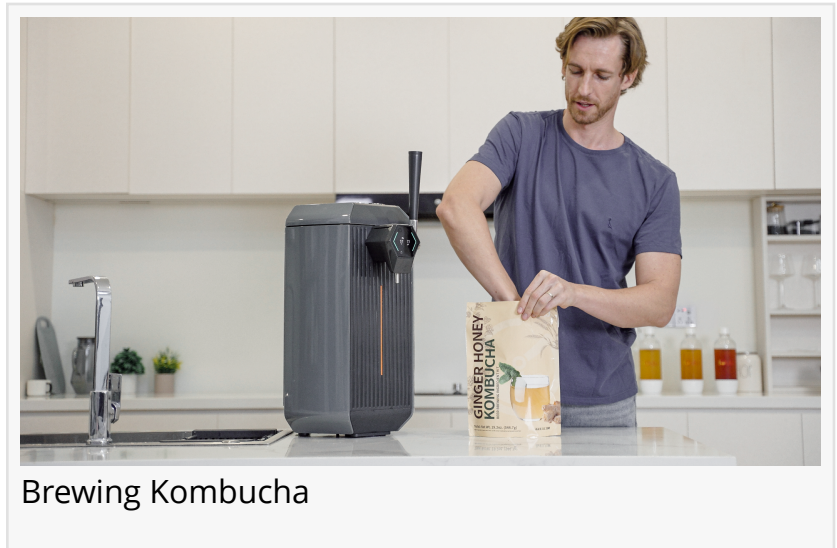

Brew More Than Beer at Home – iGulu S1 Leads the Way on Kickstarter

iGulu is excited to announce the launch of latest product, the iGulu S1 Smart Beer Brewer, on Kickstarter. The iGulu S1 is set to redefine home brewing.

LOS ANGELES, CA, USA, July 26, 2024 /EINPresswire.com/ -- A New Era in Home Brewing

Building on the success of the iGulu F1, the S1 introduces a range of advanced features that cater to both novice brewers and seasoned enthusiasts. The S1 utilizes cutting-edge cooling technology, ensuring precise temperature control for a variety of brews, [including beer, kombucha, mead, apple cider, and white wine](#). This technology allows users to achieve professional-quality results with ease.

Features and Innovations

The iGulu S1 Smart Beer Brewer is designed to provide an all-in-one brewing solution, including Fermentation, cooling and dispensing.

- One-Tap Brewing: Utilize RFID cards included with ingredient packs or built-in brewing programs to start the brewing process with a single touch.
- Intelligent Fermentation Technology: Ensures precise temperature and pressure control for

iGulu S1

Intelligent Brewing

perfect fermentation every time.

- User-Friendly Interface: An advanced touchscreen and app control make the brewing process straightforward and interactive.
- Versatile Brewing Options: Capable of brewing a wide range of beverages, including beer, kombucha, mead, apple cider, and white wine.
- Compact and Portable Design: Includes Equal Pressure filling kits and a 1L Carbonating Bottle, allowing you to enjoy your homemade beverages anytime, anywhere.