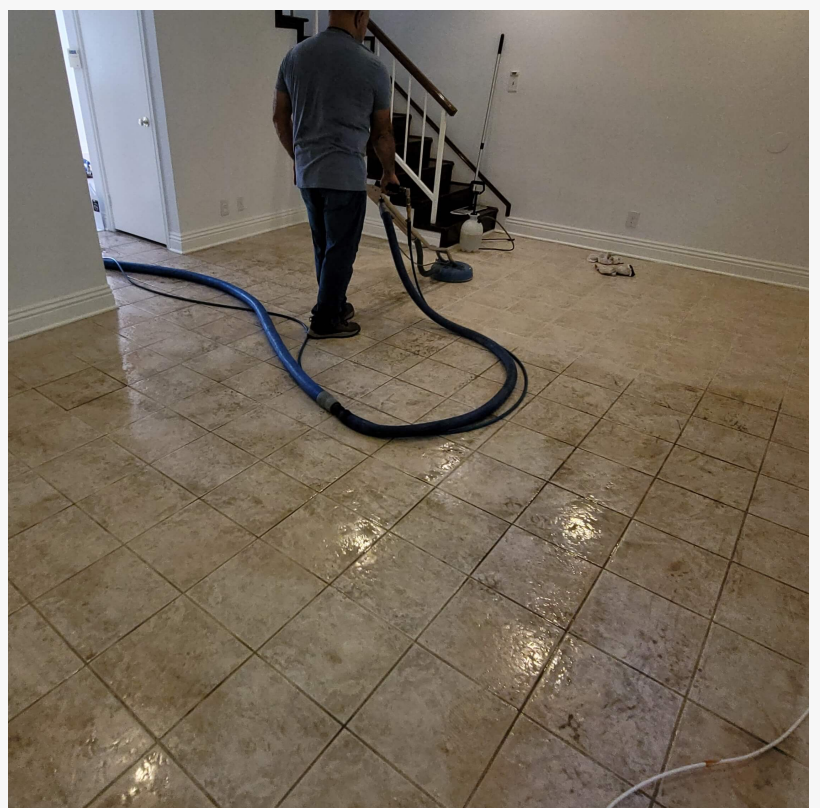

/EINPresswire.com/ -- In an exciting development for homeowners and businesses, JP Carpet Cleaning Expert Floor Care has announced a significant upgrade to its tile cleaning services, specifically tailored to the Chatsworth area. The company, renowned for its expertise in floor care, is introducing innovative techniques and cutting-edge technology designed to deliver unparalleled results. This advancement is expected to set a new standard in the industry, providing a comprehensive solution to tile cleaning challenges faced by many in the community.