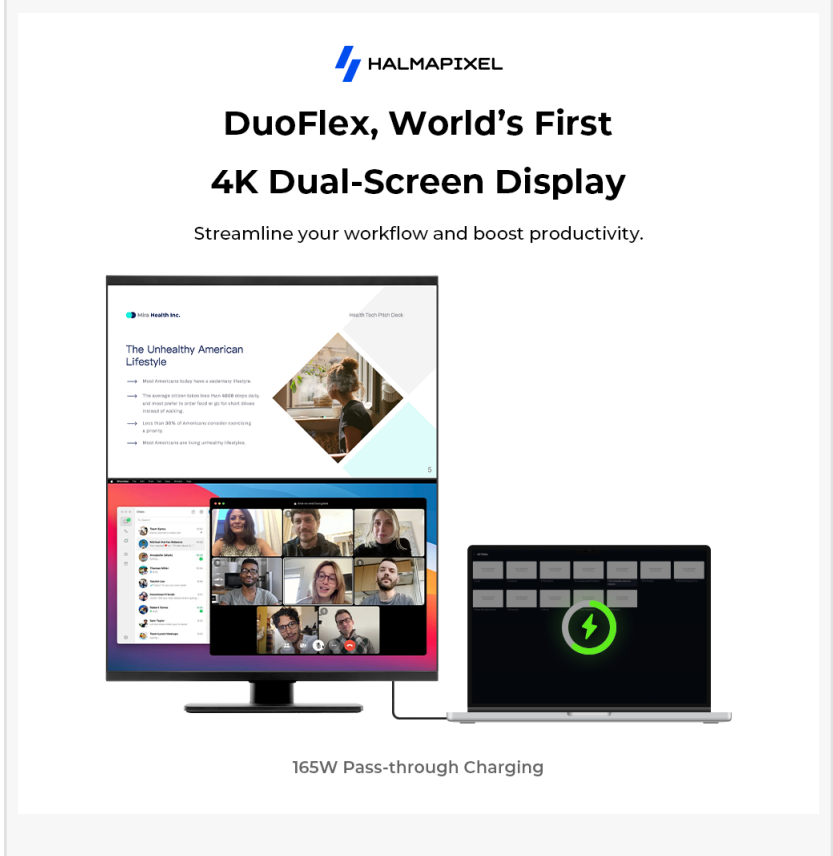

Static, fixed-screen setups can limit productivity. DuoFlex offers enhanced flexibility with its 360° rotational case and multi-angle display. Screens can be stacked or aligned to match various workflows, creating a personalized and dynamic workspace. The stacked configuration suits vertical multitasking, providing a clear view of lengthy documents or coding projects. The aligned setup offers a panoramic view suitable for design work, video editing, and detailed data analysis. DuoFlex meets diverse professional needs, enhancing productivity and collaboration.

Seamless Workflow with Instant One-Click Waterfall

DuoFlex supports efficiency and versatility with its one-click waterfall display feature, controlled by a smart touch bar. Users can switch between a unified display and independent screens with a single touch. The unified waterfall display mode suits tasks requiring an expansive view, such as graphic design or large-scale data analysis, providing a cohesive experience. The independent screen mode supports multitasking, allowing the management of different applications side-by-side without interruption.

Power Up with 165W Reverse Charging & Connectivity

DuoFlex addresses the hassle of multiple cables and limited power sources by providing 165W pass-through power and a stable reverse charging feature to keep devices powered. DuoFlex