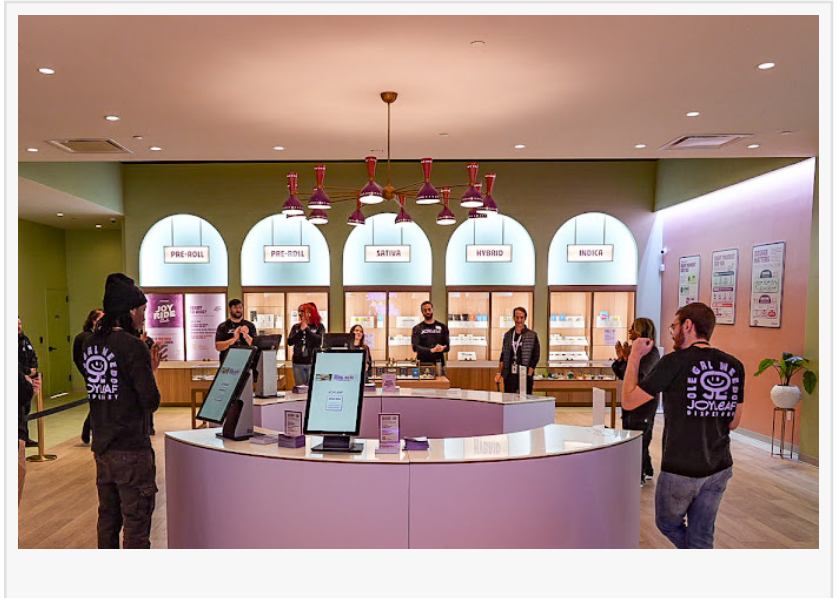

evident in the glowing feedback from Joyleaf's clientele. Customers frequently commend the dispensary for its insightful recommendations and the personalized attention they receive. A particularly memorable instance involved a patron being introduced to the B52 Bomber strain by none other than Dharsh, the owner, whose personal involvement adds a unique touch to the customer service experience. Another patron recounted their visit as not just a transaction but a genuinely welcoming interaction that resonated so deeply, it led to a subsequent visit within the week. These experiences highlight the essence of Joyleaf's service philosophy: a commitment to not only meet but exceed customer expectations, fostering a welcoming community through informed and empathetic engagement.

Strategically situated to serve both local residents and out-of-town visitors, Joyleaf benefits from its prime location that not only offers ease of access but also the added advantage of being in close proximity to a variety of notable attractions. The dispensary is a stone's throw away from the historical Liberty Hall Museum in Linden, inviting those with a penchant for history to delve into the past before or after their visit to Joyleaf. For nature enthusiasts and those seeking a serene escape, the lush expanses of Nomahegan Park in Cranford and the picturesque views of Echo Lake Park in Winfield are just a short drive away. These nearby landmarks enhance the Joyleaf experience by offering a multitude of options for relaxation and exploration, making a visit to the dispensary an opportunity for a broader adventure in the area's rich offerings.

Joyleaf Recreational Weed Dispensary in Roselle invites cannabis enthusiasts and newcomers alike to discover a world of premium products and exceptional service.

Joyleaf Recreational Weed Dispensary
Joyleaf

+1 908-287-5414

[email us here](#)

Visit us on social media:

[Facebook](#)

[Instagram](#)

This press release can be viewed online at: <https://www.einpresswire.com/article/693789268>

EIN Presswire's priority is source transparency. We do not allow opaque clients, and our editors try to be careful about weeding out false and misleading content. As a user, if you see something