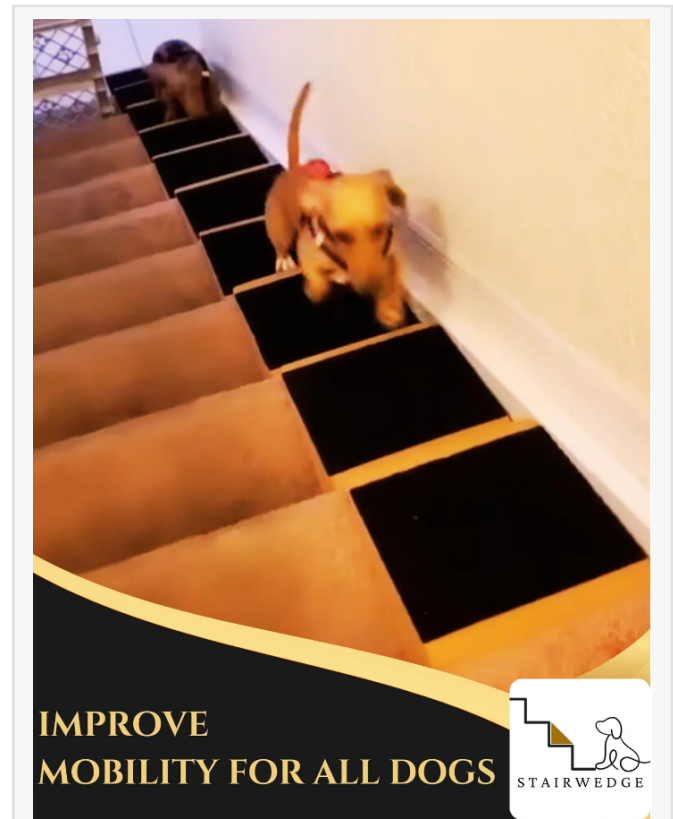

also find stairs challenging.

Benefits of StairWedge for Dogs and Stairs

StairWedge addresses these concerns by turning stairs into a ramp-like design, providing a stress-free ascent and descent for dogs of all sizes. It enhances mobility for seniors, overweight pets, and those recovering from injuries. StairWedge's modular design allows customization for the number of stairs needed, ensuring a perfect fit for every home.

Features of StairWedge

StairWedge boasts features which are designed to help enable mobility:

- Transform stairs into ramps for small dogs, puppies, seniors, and special four-legged pals.
- Soft grip carpet is paw-friendly and non-slip, ensuring safety and comfort.
- Boosts confidence and reduces the risk of "stairs-gone-wrong" moments, addressing IVDD concerns.
- Outdoor-friendly design for conquering decks, back porches, and outdoor stairs.
- Eco-friendly with a cork surface, providing an environmentally conscious choice for pet owners.
- Portable, lightweight, and compact for easy storage and transport, ideal for vacations and road trips.

StairWedge is proud to be made of cork from cork oak trees (*Quercus suber*), offering an earthy smell that fades over time. This smell, reminiscent of fresh soil or wet tree bark, is safe for humans, pets, and the environment.

In conclusion, StairWedge stands as a testament to innovation in the pet care industry, providing