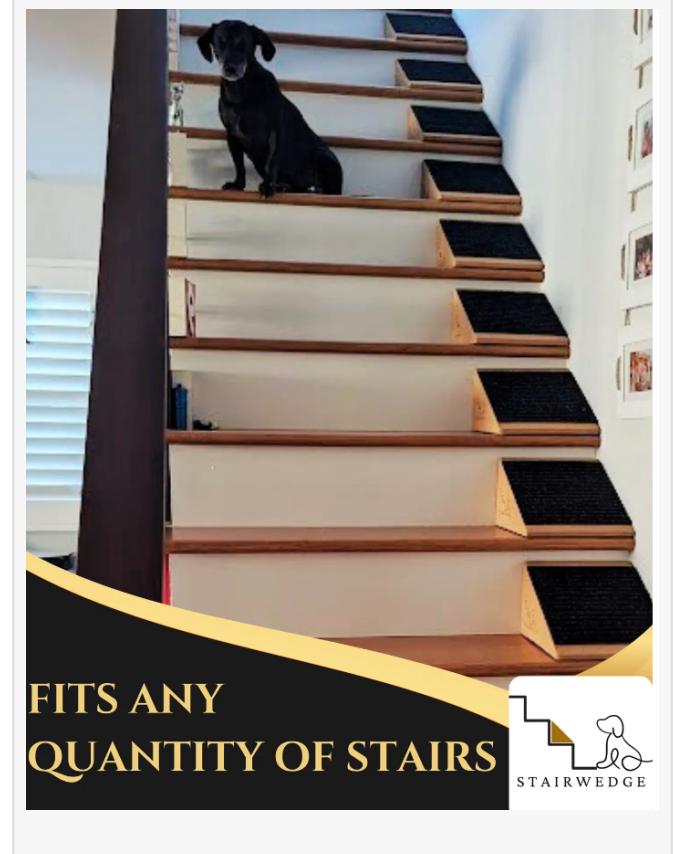

also find stairs challenging.

Benefits of StairWedge for Dogs and Stairs

StairWedge addresses these concerns by turning stairs into a ramp-like design, providing a stress-free ascent and descent for dogs of all sizes. It enhances mobility for seniors, overweight pets, and those recovering from injuries. StairWedge's modular design allows customization for the number of stairs needed, ensuring a perfect fit for every home.

Features of StairWedge

StairWedge boasts features which are designed to help enable mobility:

- Transform stairs into ramps for small dogs, puppies, seniors, and special four-legged pals.
- Soft grip carpet is paw-friendly and non-slip, ensuring safety and comfort.
- Boosts confidence and reduces the risk of "stairs-gone-wrong" moments, addressing IVDD concerns.
- Outdoor-friendly design for conquering decks, back porches, and outdoor stairs.
- Eco-friendly with a cork surface, providing an environmentally conscious choice for pet owners.
- Portable, lightweight, and compact for easy storage and transport, ideal for vacations and road trips.

StairWedge is proud to be made of cork from cork oak trees (*Quercus suber*), offering an earthy smell that fades over time. This smell, reminiscent of fresh soil or wet tree bark, is safe for humans, pets, and the environment.

In conclusion, StairWedge stands as a testament to innovation in the pet care industry, providing